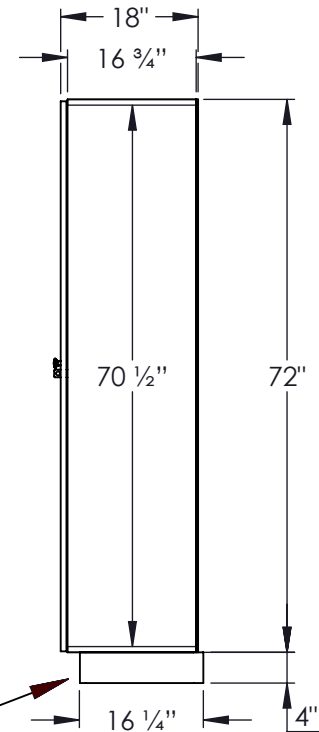

(NOTE: PREMIER LOCKER SHOWN WITHOUT SIDE PANEL OR SLOPING HOOD. PLEASE ORDER SEPERATELY.)

MODEL #41168
 12" WIDE SINGLE TIER
 PREMIER WOOD LOCKER – 1 WIDE
 WITH STANDARD HASPS

(1) LOCKER COMPARTMENTS
 EACH COMPARTMENT:
 10-3/4" W x 70-1/2" H x 16-3/4" D

SIDE VIEW

(BASES ARE MADE OF INDUSTRIAL GRADE PARTICLEBOARD AND ARE COVERED IN A DURABLE BLACK LAMINATE. PLEASE SET BASE TO ALLOW 5/8" BETWEEN THE BACK OF THE LOCKER AND THE WALL FOR AIR VENTILATION.)

MODEL #41168

12" WIDE SINGLE TIER
 PREMIER WOOD LOCKER
 WITH STANDARD HASPS
 SIX FEET HIGH (ADD 4" FOR BASE)

AVAILABLE FINISHES: ARCTIC WHITE, WINTER FOG,
 CARBON MESH, SILVER TEAK, RED OAK, SKYLINE WALNUT

DRAWN: 4/2024