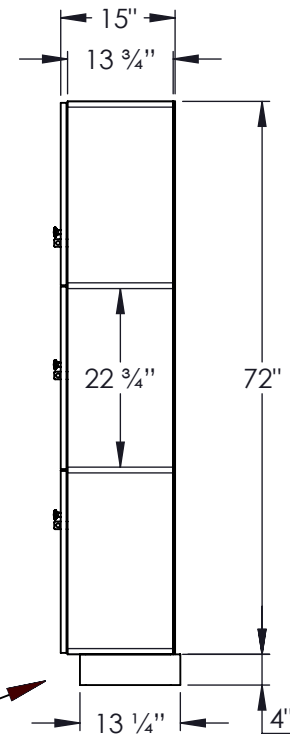

(NOTE: PREMIER LOCKER SHOWN WITHOUT SIDE PANEL OR SLOPING HOOD. PLEASE ORDER SEPERATELY.)

MODEL #43365
 12" WIDE TRIPLE TIER
 PREMIER WOOD LOCKER – 3 WIDE
 WITH STANDARD HASPS

(9) LOCKER COMPARTMENTS
 EACH COMPARTMENT:
 10-3/4" W x 22-3/4" H x 13-3/4" D

SIDE VIEW

(BASES ARE MADE OF INDUSTRIAL GRADE PARTICLEBOARD AND ARE COVERED IN A DURABLE BLACK LAMINATE. PLEASE SET BASE TO ALLOW 5/8" BETWEEN THE BACK OF THE LOCKER AND THE WALL FOR AIR VENTILATION.)

MODEL #43365

12" WIDE TRIPLE TIER
 PREMIER WOOD LOCKER
 WITH STANDARD HASPS
 SIX FEET HIGH (ADD 4" FOR BASE)

AVAILABLE FINISHES: ARCTIC WHITE, WINTER FOG,
 CARBON MESH, SILVER TEAK, RED OAK, SKYLINE WALNUT

DRAWN: 4/2024