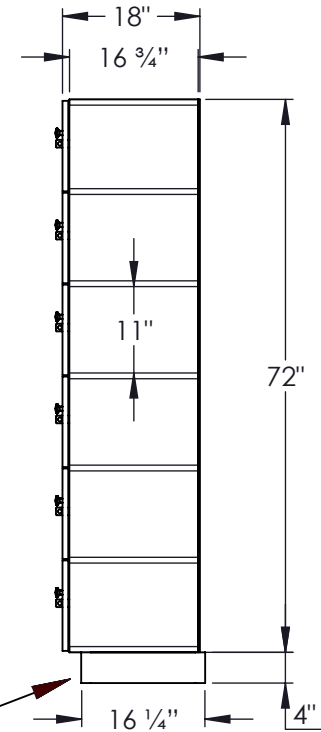

(NOTE: PREMIER LOCKER SHOWN WITHOUT SIDE PANEL OR SLOPING HOOD. PLEASE ORDER SEPERATELY.)

MODEL #46368
 12" WIDE SIX TIER BOX STYLE
 PREMIER WOOD LOCKER – 3 WIDE
 WITH STANDARD HASPS

(18) LOCKER COMPARTMENTS
 EACH COMPARTMENT:
 10-3/4" W x 11" H x 16-3/4" D

SIDE VIEW

(BASES ARE MADE OF INDUSTRIAL GRADE PARTICLEBOARD AND ARE COVERED IN A DURABLE BLACK LAMINATE. PLEASE SET BASE TO ALLOW 5/8" BETWEEN THE BACK OF THE LOCKER AND THE WALL FOR AIR VENTILATION.)

MODEL #46368

12" WIDE SIX TIER BOX STYLE
 PREMIER WOOD LOCKER
 WITH STANDARD HASPS
 SIX FEET HIGH (ADD 4" FOR BASE)

AVAILABLE FINISHES: ARCTIC WHITE, WINTER FOG,
 CARBON MESH, SILVER TEAK, RED OAK, SKYLINE WALNUT

DRAWN: 4/2024